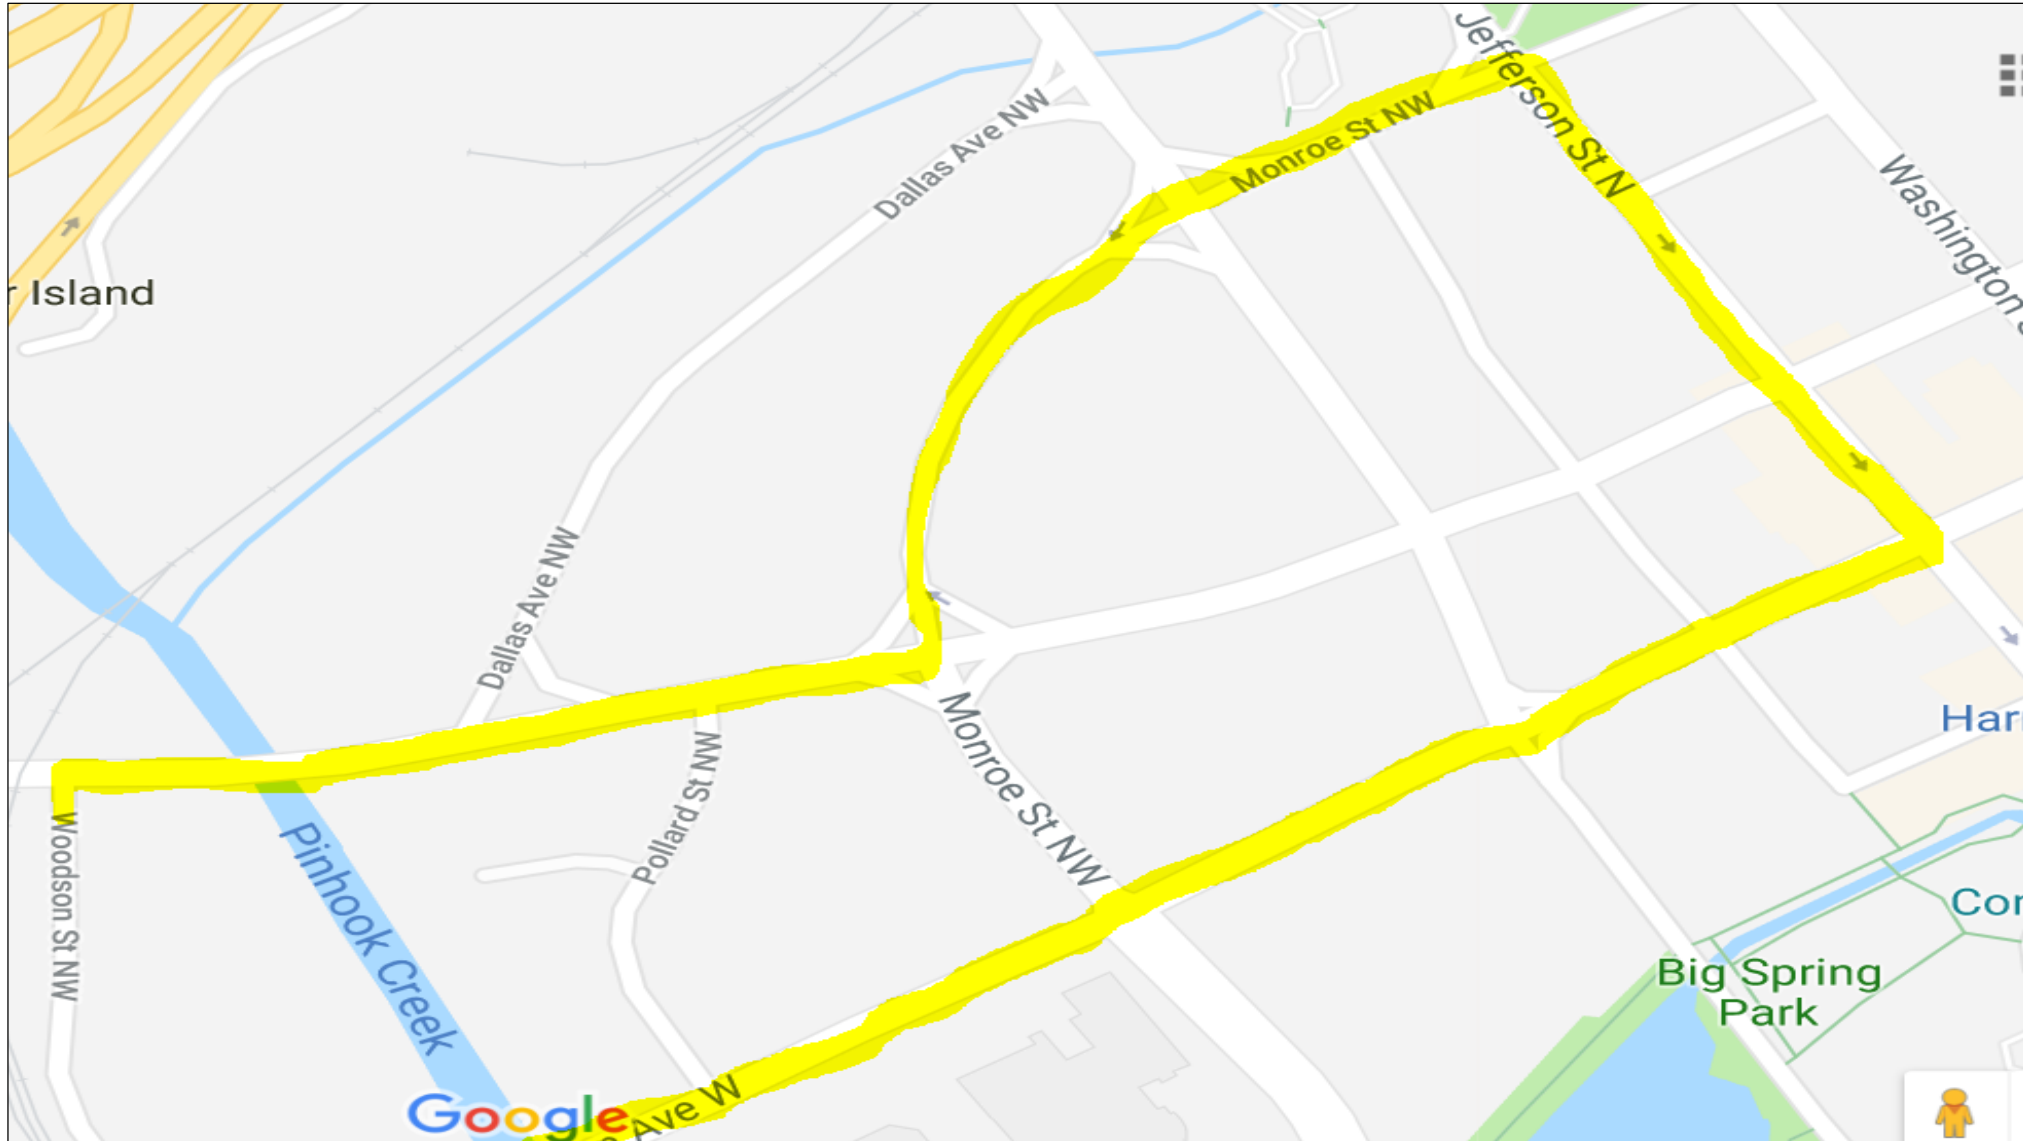

# 2019 AAMU Homecoming Parade Route

Proceed from Lot K, Turn Right on Holmes AVE; From Holmes AVE to Monroe ST, turn right on Monroe ST to Jefferson ST, from Jefferson ST to Clinton Ave, Turn right on Clinton AVE heading West back to Lot- K.